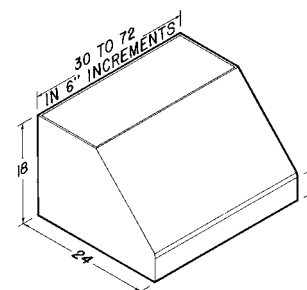

Options & Accessories

Ten HVI certified, ducted blower options

INTERNAL		EXTERNAL*			
CFM	Model	EXTERIOR CFM	Model	IN-LINE CFM	Model
1200	RM326H	1500	336	1100	HLB11
600	RM325H	1200	335	800	HLB9
		900	332H	600	HLB6
		600	331H	280	HLB3